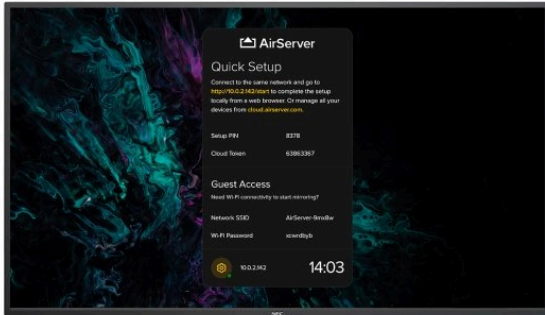

NEC MultiSync® ME551 AirServer

LCD 55" Midrange Large Format Display (incl. AirServer® Embedded Screen Mirroring Solution)

Produktový list

Jednoduché sdílení obsahu s nativním bezdrátovým zrcadlením obrazovky

Plánování, instalování a realizování efektivní spolupráce v konferenčních místnostech nebylo nikdy jednodušší. Zkrátka sdílejte obsah z osobního zařízení na velkém displeji v konferenční místnosti.

Modely AirServer řady MultiSync® ME/M představuje elegantní kombinaci intuitivního sdílení obrazovky s profesionální zobrazovací technologií pro konferenční místnosti a shromažďovací prostory.

Software AirServer, který je zabezpečen pro budoucnost a dá se aktualizovat, je poháněn předinstalovaným modulárním modulem SoC Raspberry Pi, který transformuje velkoformátový displej ze série SHarp/NEC M a ME na univerzální přijímač pro zrcadlení obrazovky. S aktivním softwarem AirServer na velkoformátovém displeji Sharp/NEC mohou uživatelé bezdrátově zrcadlit obsah na své soukromé obrazovce (zařízení Mac nebo PC, iPhone, iPad, Android nebo Chromebook) na displeji v konferenční místnosti, čímž se místnost okamžitě změní na prostor vhodný pro spolupráci

Výhody

Moderní a štíhlý design – odolný a elegantní design, který umožňuje nenápadnou integraci do jakékoliv aplikace a prostředí.

Bezpečná dálková správa – ovládejte svá zařízení na dálku a bezpečně pomocí NEC NaviSet Administrator 2, proaktivně spravujte požadavky údržby a šetřete čas a zdroje

Snadné používání a provoz – funkce inteligentní instalace, provozu a údržby zajišťuje přesný výkon během celé životnosti displeje, čímž šetří čas, úsilí a prostředky.

Propojitelnost připravená na budoucnost – má několik průmyslově standardních digitálních a analogových signálních vstupů pro flexibilní integraci do A/V infrastruktur.

Přehrávání bez námahy – Integrovaný multimediální USB přehrávač podporuje různé typy formátů obrazových a video souborů na samostatné přehrávání obsahu bez námahy.